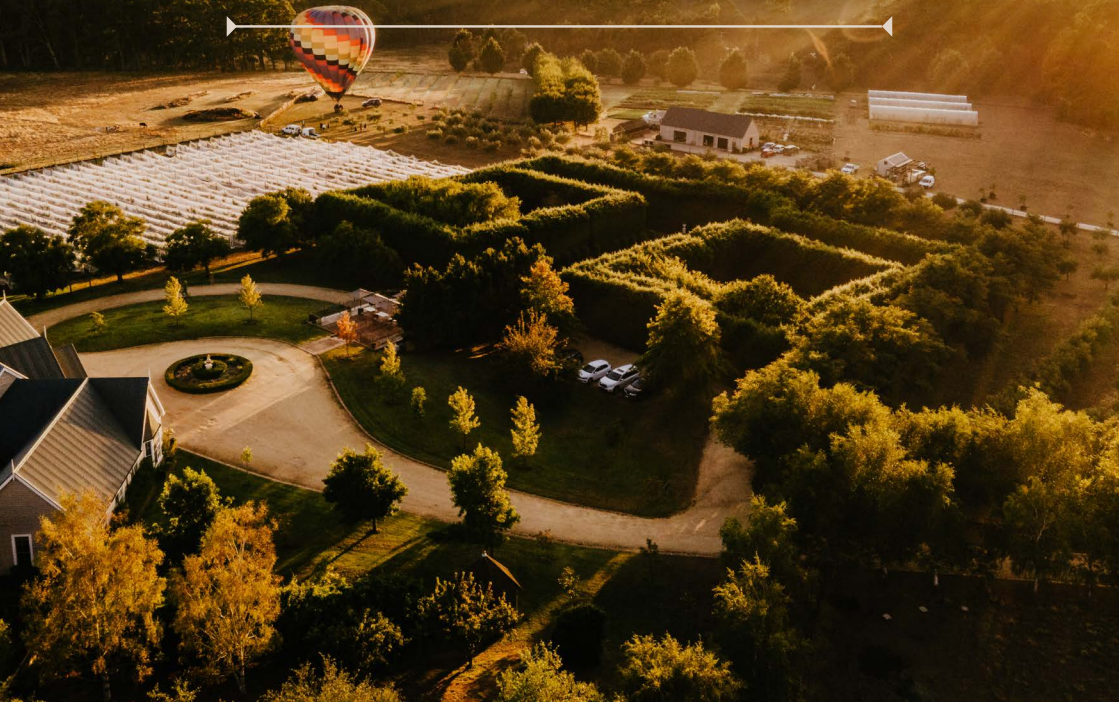

# DAIRY FLAT FARM WEDDINGS

DAIRY FLAT by Lake House  
DAYLESFORD • AUSTRALIA

# DAIRY FLAT FARM, BEAUTIFULLY CURATED BY THE LAKE HOUSE TRIBE

Dairy Flat Lodge and Farm, located in the hamlet of Musk; just 6km from Lake House and the village of Daylesford, provides an idyllic wedding backdrop with its mountain air, starry skies, lush bushlands and rolling country hills.

Dairy Flat by Lake House is an exclusive boutique country lodge serviced by your own private concierge and nestled on an organic farm surrounded by heirloom orchard, vineyard, ornamental hedgerow gardens, wisteria walk, silver birch drive and rows of Manchurian pear. The perfect place for beautiful wedding ceremonies and marquee or open-air receptions.